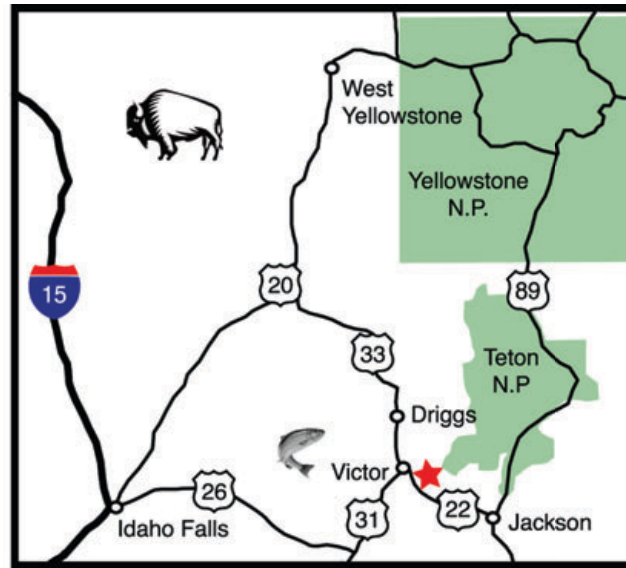

## Grand Teton Brewing Company

Grand Teton Brewing Company was founded in 1988 as Otto Brothers Brewing, the first modern brewery in the state of Wyoming. The company was built on the belief that great tasting, authentic handcrafted beer could find a niche in the modern market place. The original brewery in Wilson, WY quickly became a local favorite. Today, Grand Teton Brewing Company is in the Brewer's Association "Top 100 Craft Breweries in North America." At our new location in Victor, Idaho, Grand Teton Brewing Company beers are crafted from only the best ingredients, including locally grown grains, Idaho hops and pure Teton Mountain spring water.

We believe that Teton Valley, Idaho is the best place on earth to craft beer. Our water is glacial run-off, filtered over 300-500 years by Teton Mountain granite and limestone before it surfaces at a spring a half mile from the brewery. Teton Valley grows the world's best malting barley, and Southern Idaho includes some of the finest hop farms in the world.

The logo for Grand Teton Brewing Company is circular with a blue and white color scheme. It features a central image of a snow-capped mountain peak. The text "A TASTE OF THE TETONS" is written in a white arc at the top. "Grand Teton Brewing Co." is written in white in the center. "JACKSON HOLE'S ORIGINAL" is written in a white arc at the bottom, and "SINCE 1988" is written in a white arc on the right. Two golden wheat stalks are positioned on either side of the central mountain image.